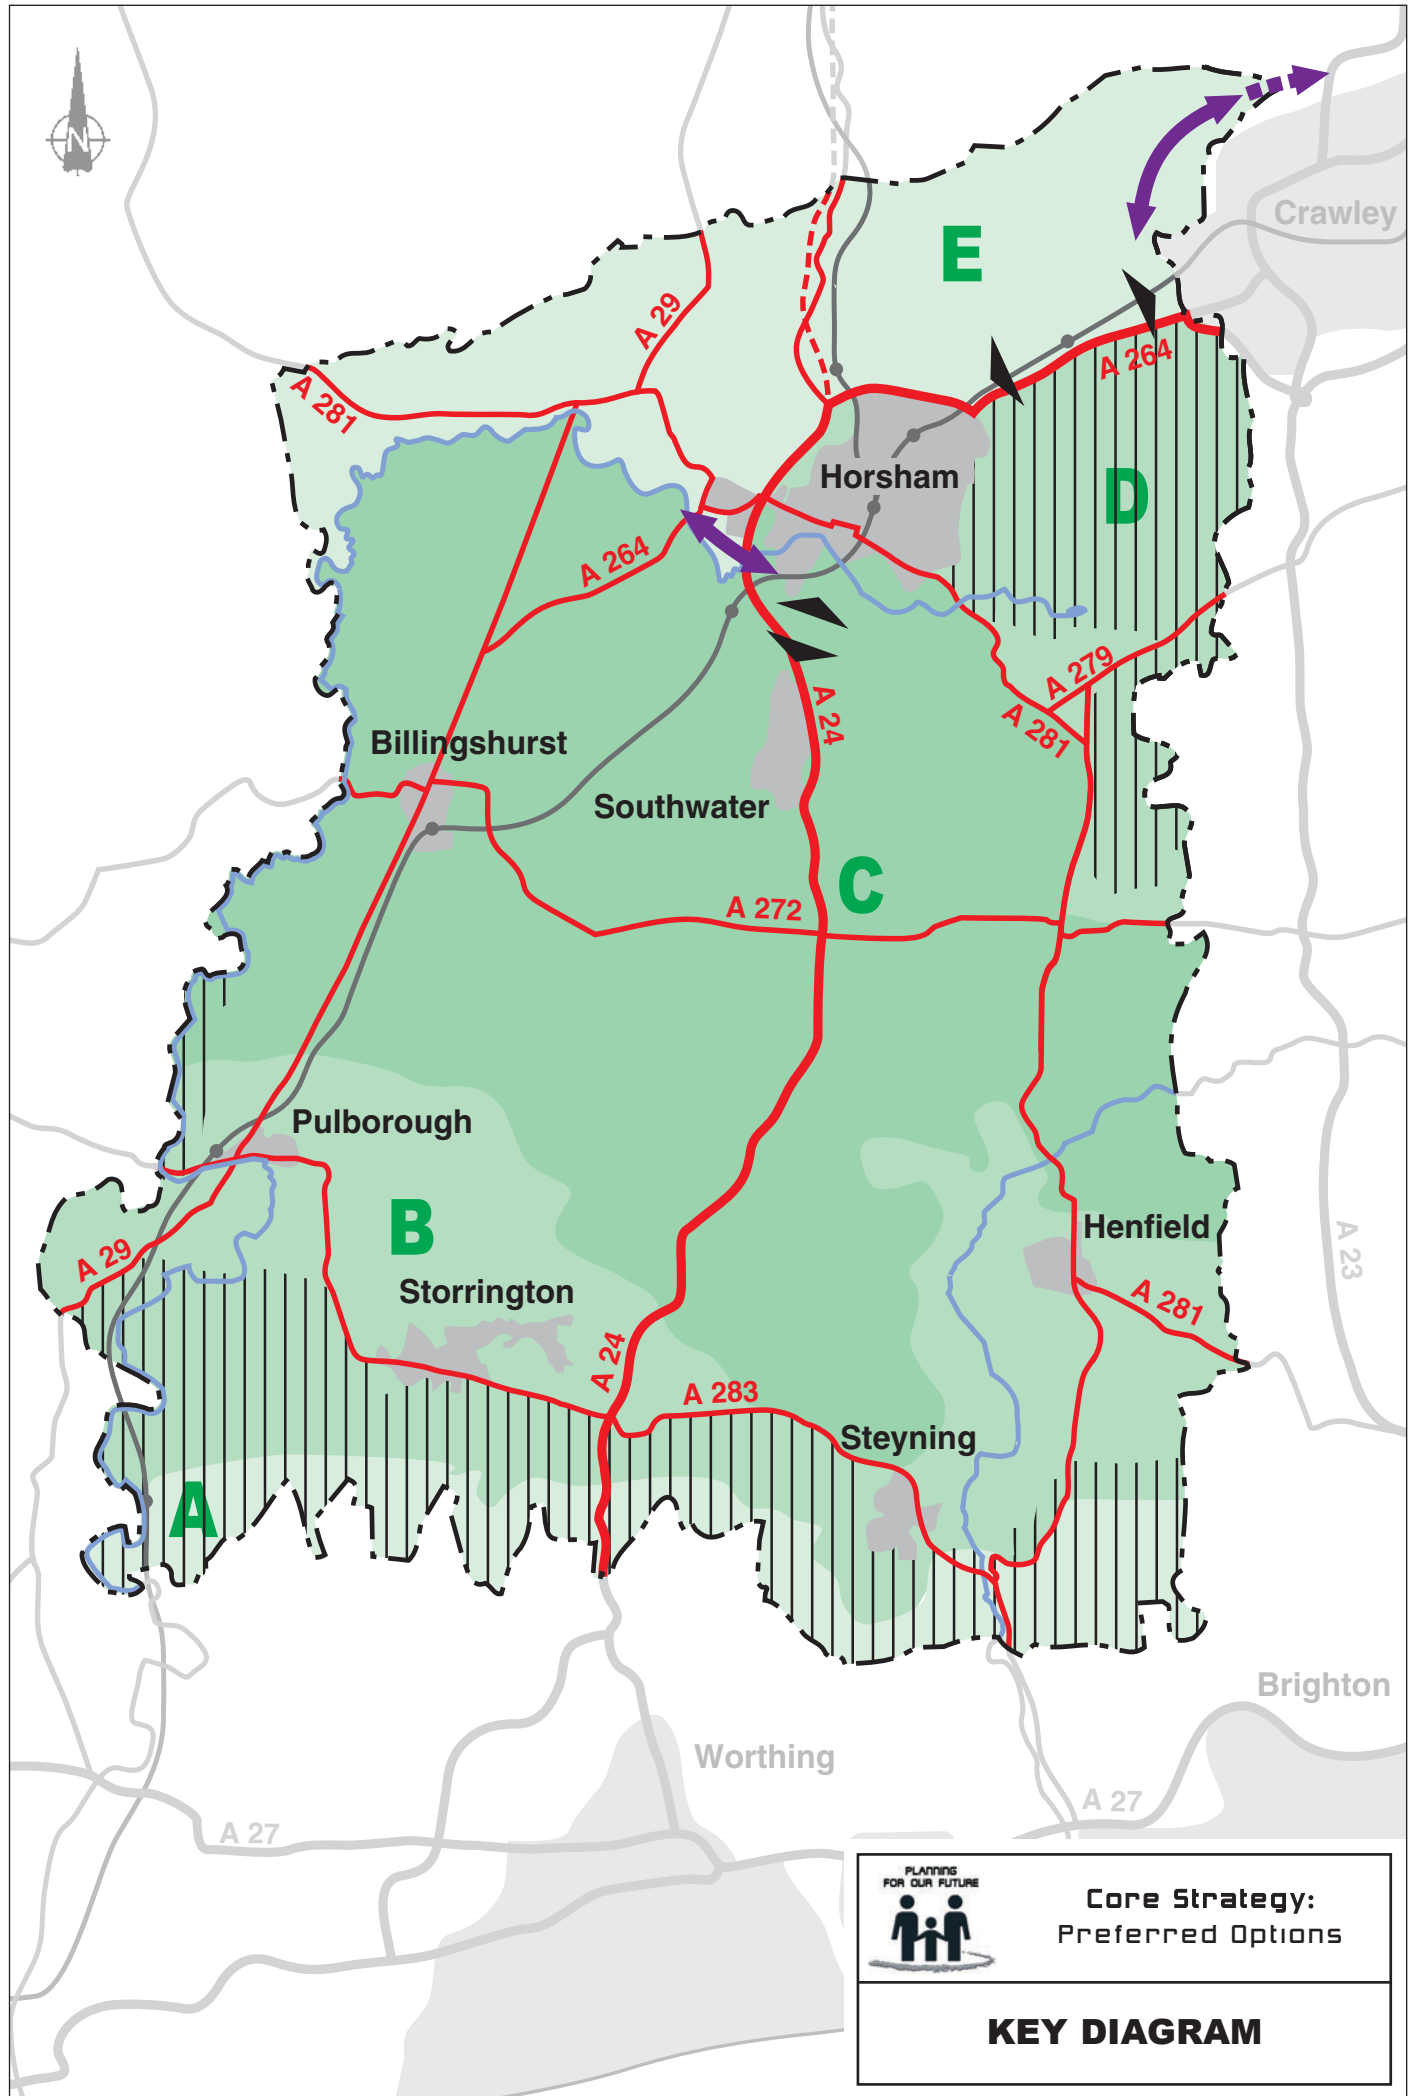

Strategic Development Location 

Strategic Gap 

A.O.N.B. 

A24 Improvement Horsham - Capel 

Landscape Character Areas: 

A - chalk downlands

B - downland fringe and brooklands

C - low weald farmlands

D - high weald

E - low weald wooded ridge

PLANNING FOR OUR FUTURE 

Core Strategy:
Preferred Options

KEY DIAGRAM